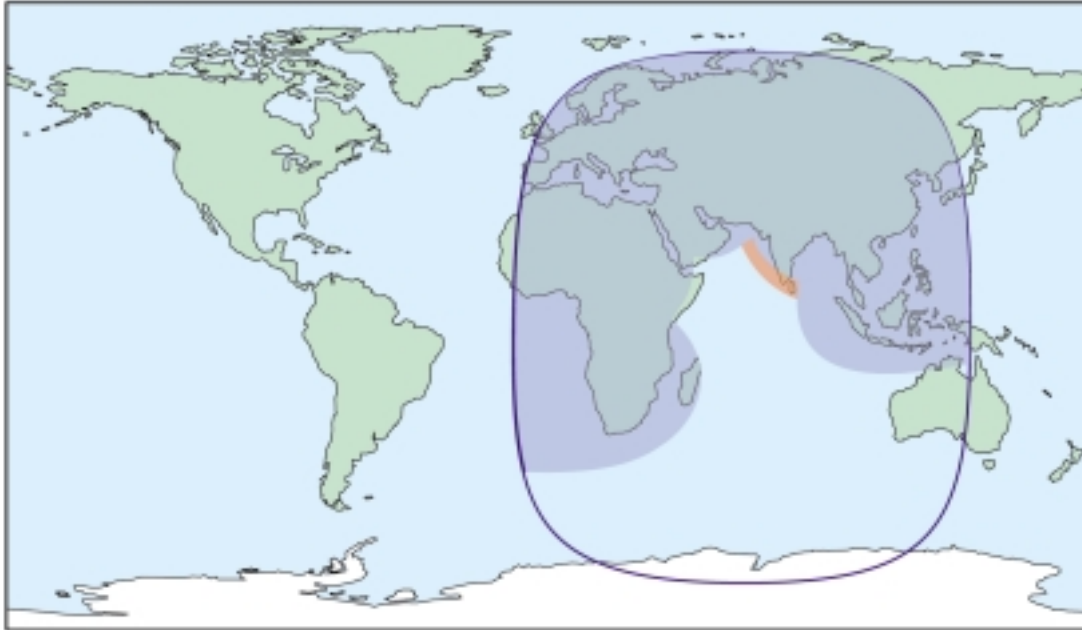

Mobile Satellite Communication Worldwide Coverage Map

Indian Ocean Region

Pacific Ocean Region

Global beam coverage

- Indian Ocean Region
- Pacific Ocean Region

- Global Area Network and Inmarsat mini-M phone coverage
- Extended Coverage Zones for Inmarsat mini-M phone and Global Area Network low rate voice and data services

The map depicts Inmarsat's expectations of coverage but does not represent a guarantee of service. The availability of service at the edge of coverage areas fluctuates depending upon a variety of conditions.

Atlantic Ocean Region-West

Atlantic Ocean Region-East

Global beam coverage

- Atlantic Ocean Region-West
- Atlantic Ocean Region-East
- Global Area Network and Inmarsat mini-M phone coverage

The map depicts Inmarsat's expectations of coverage but does not represent a guarantee of service. The availability of service at the edge of coverage areas fluctuates depending upon a variety of Conditions.