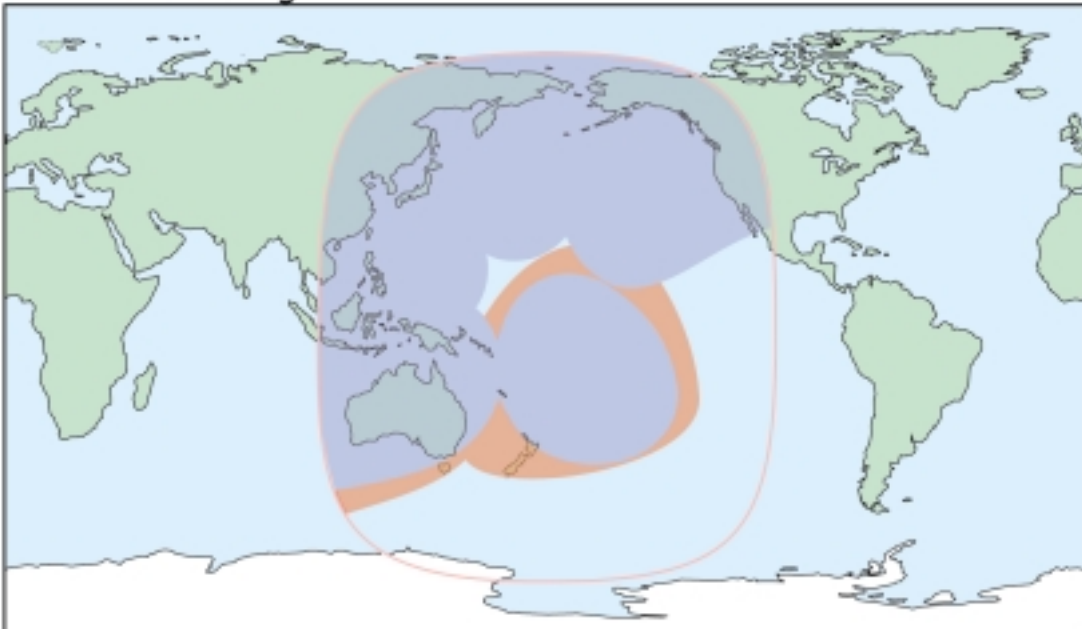

Mobile Satellite Communication Worldwide Coverage Map

Indian Ocean Region

Pacific Ocean Region

Global beam coverage

- Indian Ocean Region
- Pacific Ocean Region

- Global Area Network and Inmarsat mini-M phone coverage
- Extended Coverage Zones for Inmarsat mini-M phone and Global Area Network low rate voice and data services

The map depicts Inmarsat's expectations of coverage but does not represent a guarantee of service. The availability of service at the edge of coverage areas fluctuates depending upon a variety of conditions.

Atlantic Ocean Region-West

Atlantic Ocean Region-East

Global beam coverage

- Atlantic Ocean Region-West
- Atlantic Ocean Region-East
- Global Area Network and Inmarsat mini-M phone coverage

The map depicts Inmarsat's expectations of coverage but does not represent a guarantee of service. The availability of service at the edge of coverage areas fluctuates depending upon a variety of Conditions.